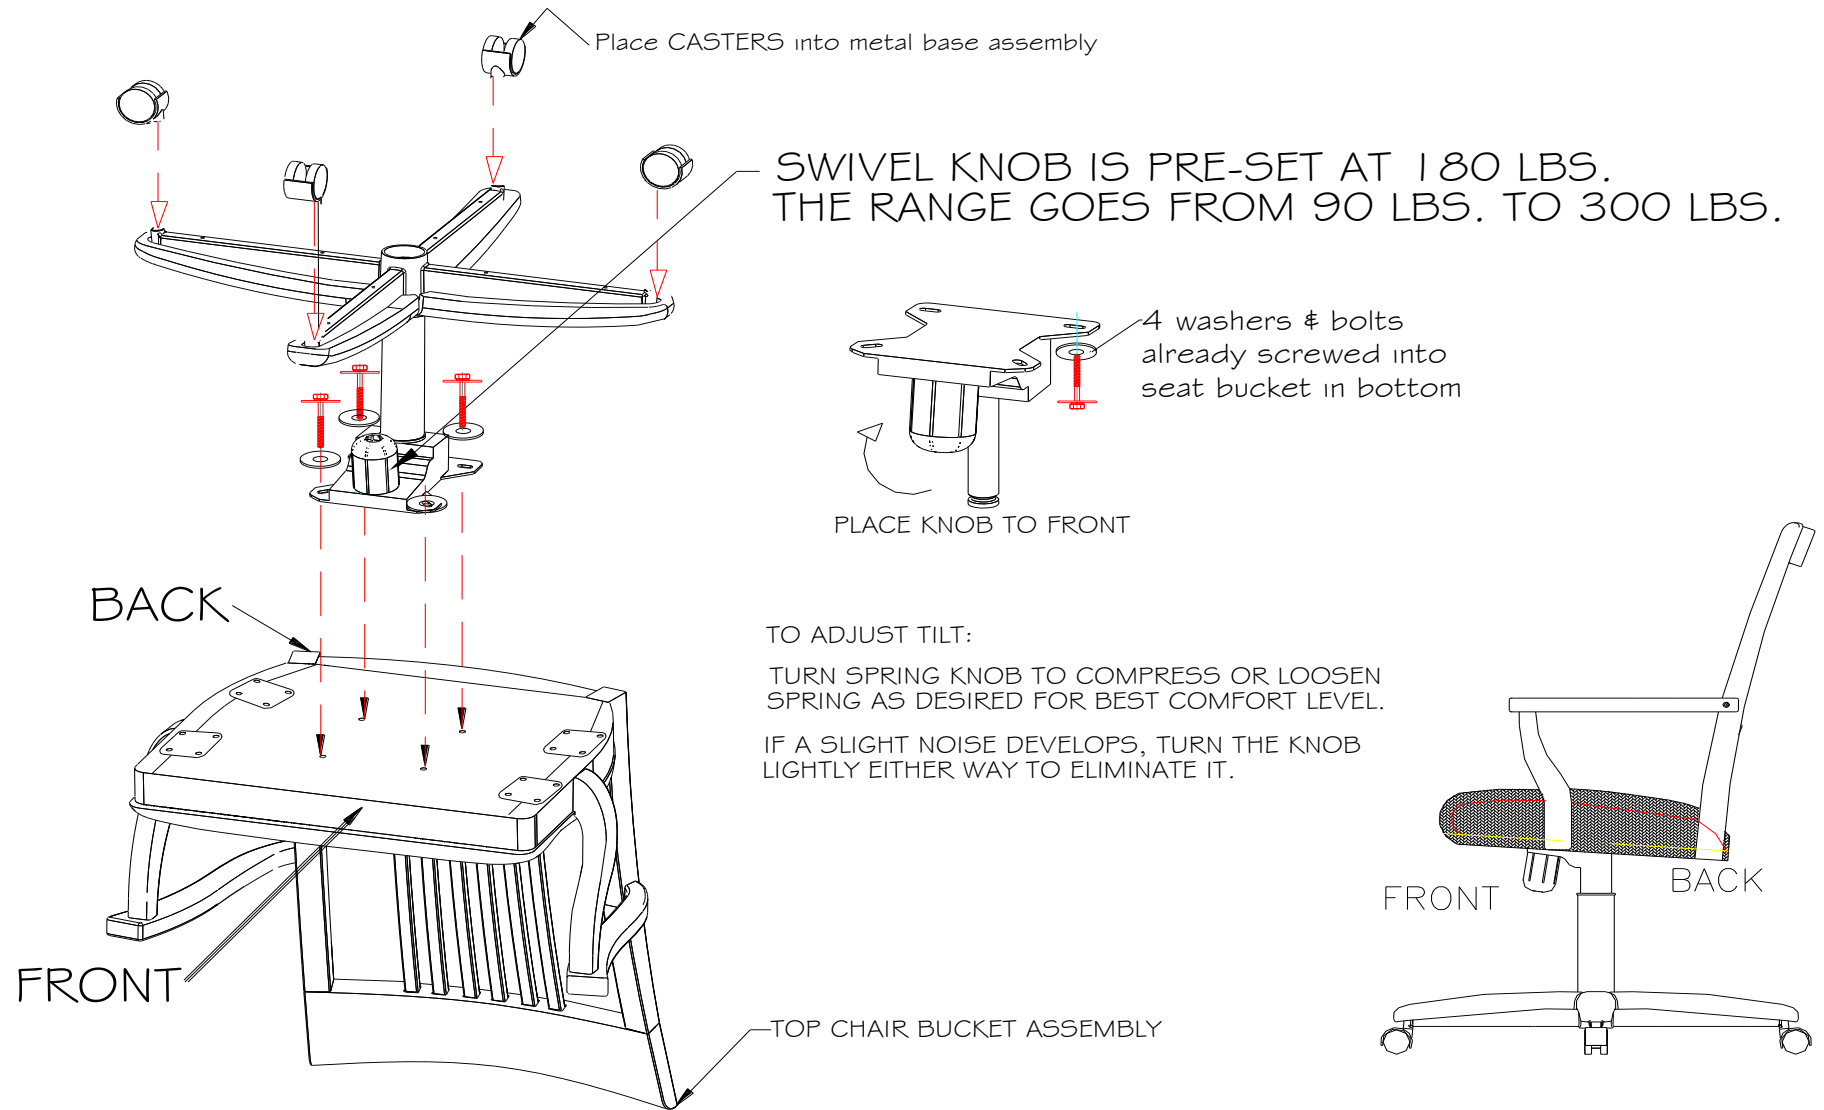

GENERIC CHAIR ASSEMBLY FOR SWIVEL CHAIRS

PRE-CAUTION: EVERY 6 MONTHS- RETIGHTEN THE 4 BOLTS IN THE MOUNTING PLATE. USAGE CAN MAKE SCREWS WORK LOOSE OVER TIME.