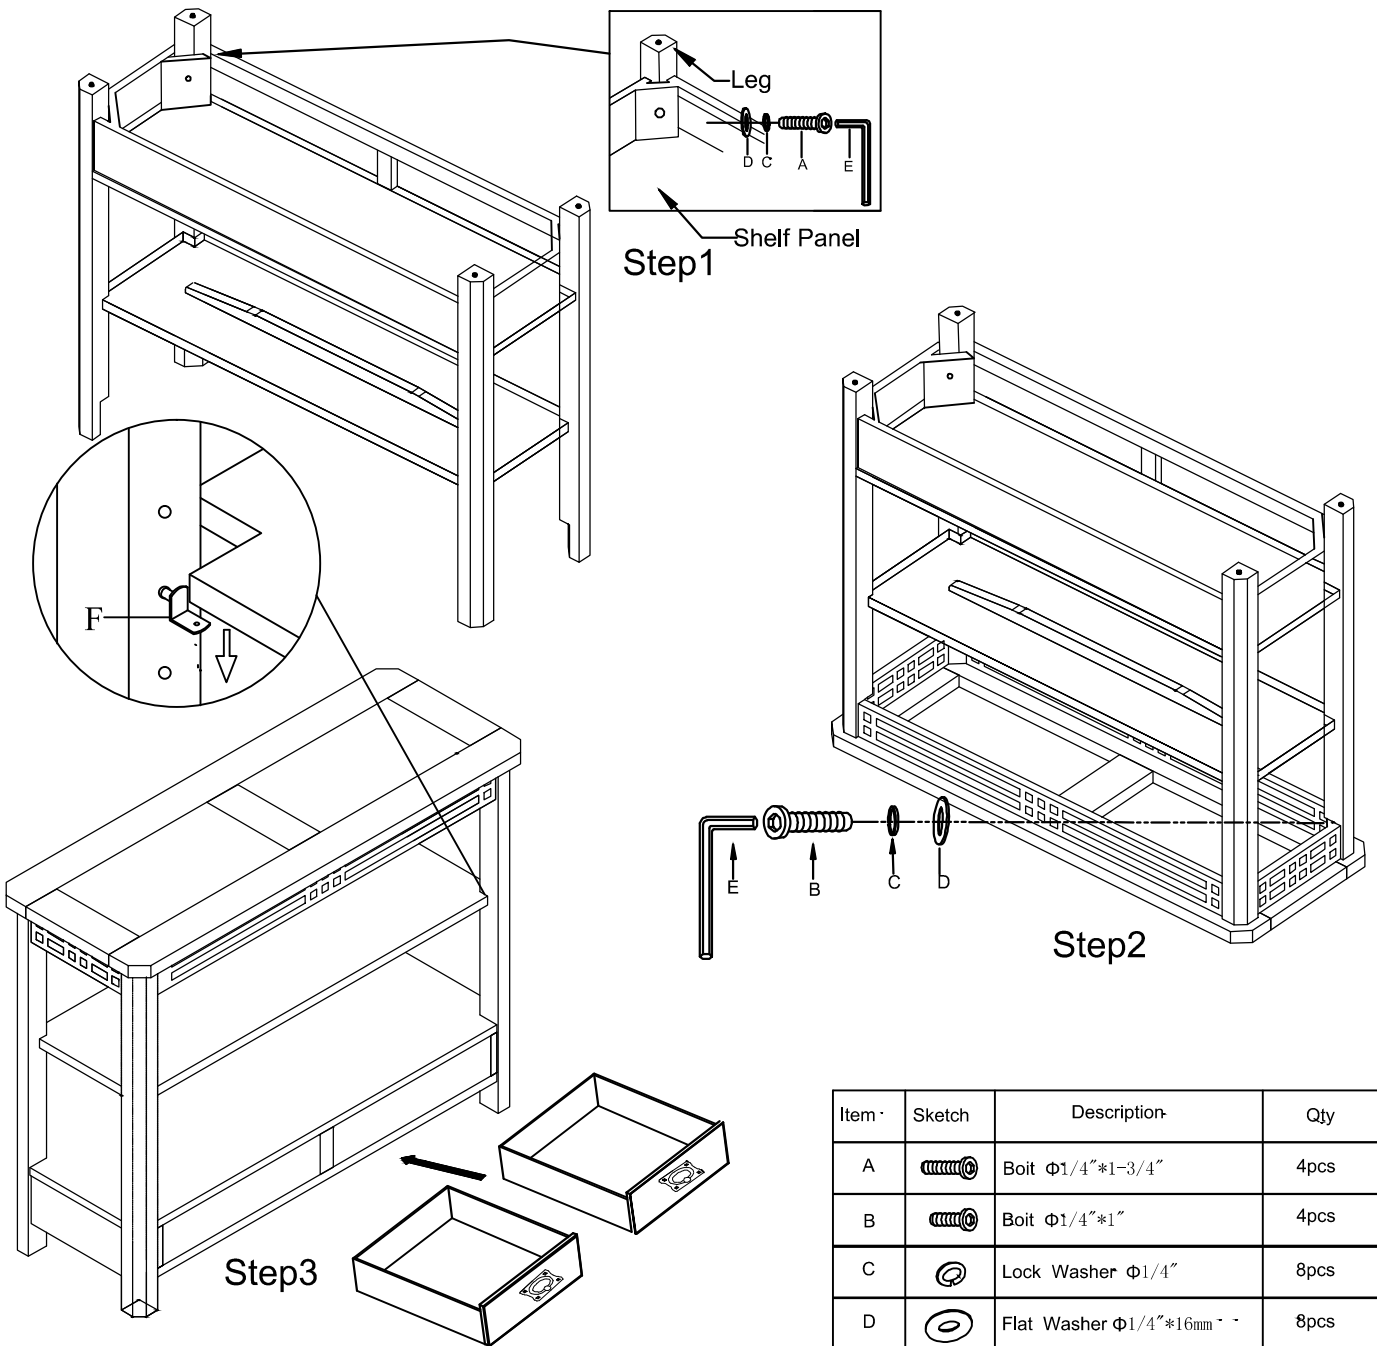

ASSEMBLY INSTRUCTION

ITEM NO: 2208-51

CONDO SOFA TABLE

**DO NOT TIGHTEN SCREWS
UNTIL COMPLETELY ASSEMBLED**

Item	Sketch	Description	Qty
A		Boit $\Phi 1/4" * 1-3/4"$	4pcs
B		Boit $\Phi 1/4" * 1"$	4pcs
C		Lock Washer $\Phi 1/4"$	8pcs
D		Flat Washer $\Phi 1/4" * 16mm$	8pcs
E		Allen Wrench $\Phi 1/4"$	1pc
F		Shelf Pins	4pcs
G		Hardware	1pc