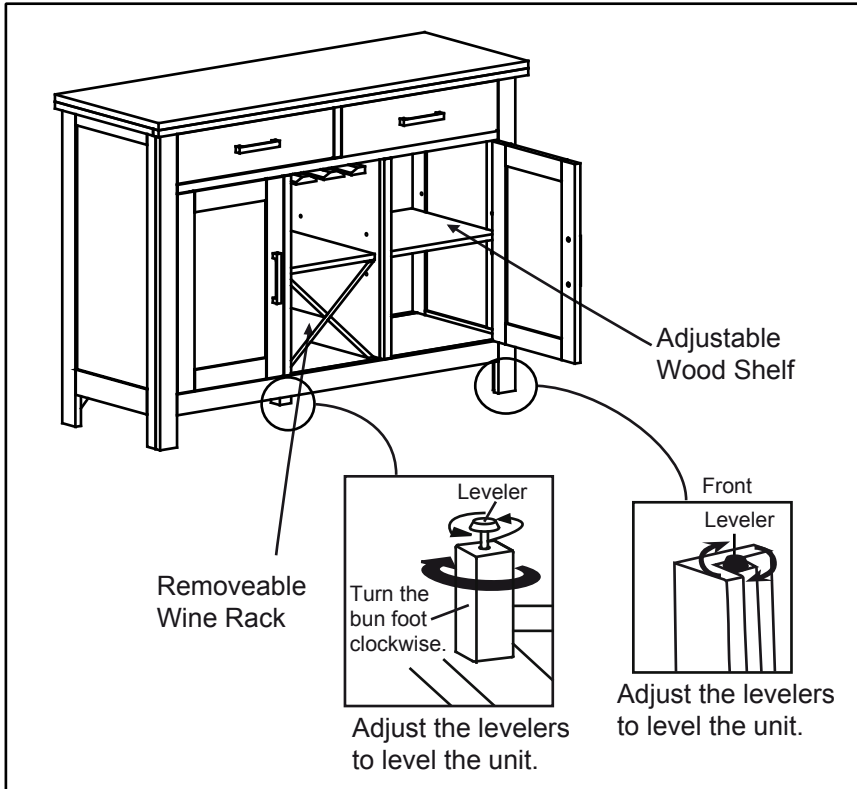

# Assembly Instructions

25650  
SOLID TOP SERVER

SES-18330-AFHGS

MADE IN MALAYSIA