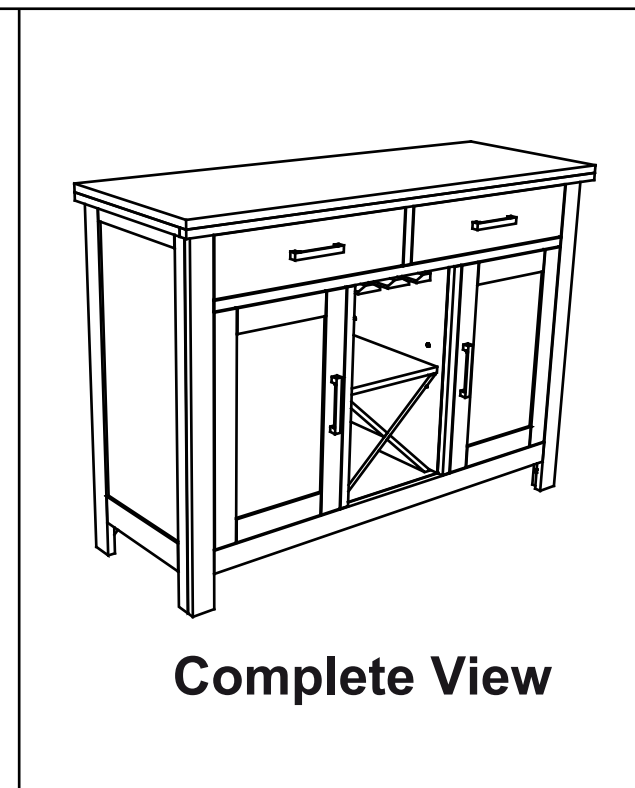

Assembly Instructions

25650
SOLID TOP SERVER