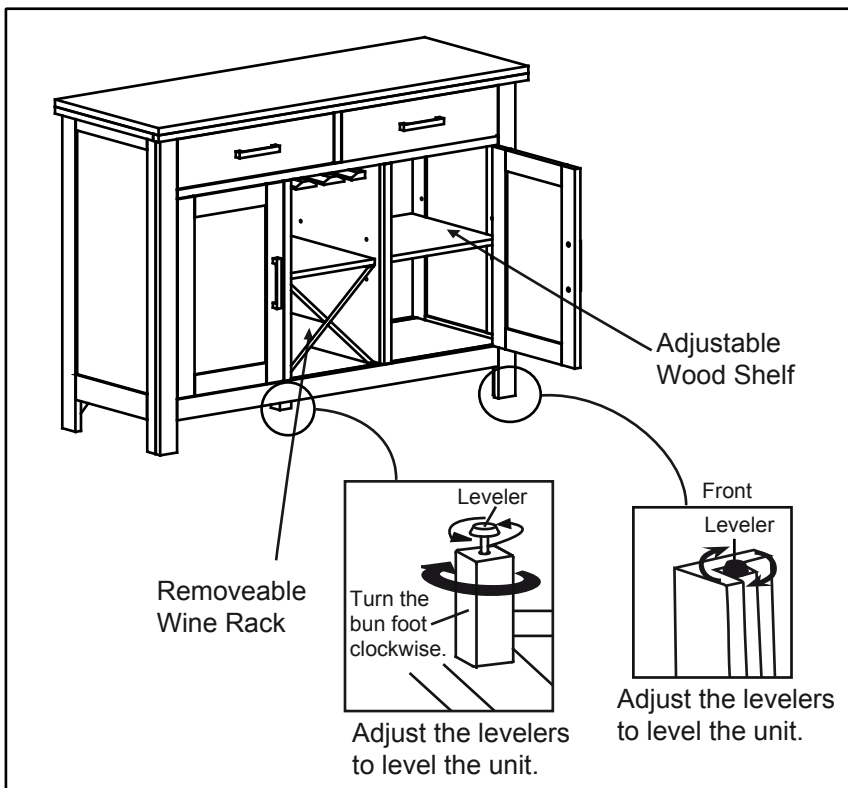

# Assembly Instructions

25650  
SOLID TOP SERVER

SES-18330-AFHGS

MADE IN MALAYSIA