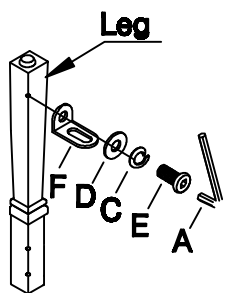

ASSEMBLY INSTRUCTION

ITEM NO: 2904-50

SOFA TABLE

STEP 1

STEP 2

STEP 3

STEP 4

**DO NOT TIGHTEN SCREWS
UNTIL COMPLETELY ASSEMBLED**

Item	Sketch	Description	Qty
A		Allen Wrench 1/4"	1 PC
B		Bolt 1/4"x1-3/4"	8 PCS
C		Lock Washer 1/4"	16 PCS
D		Flat Washer 1/4"x16mm	16 PCS
E		Bolt 1/4"x5/8"	8 PCS
F		"L" Bracket	4 PCS