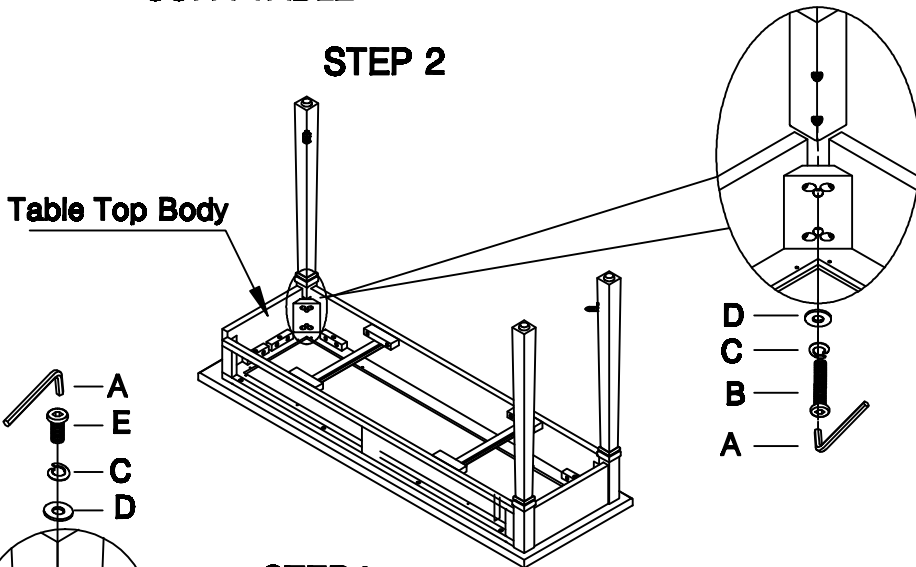

ASSEMBLY INSTRUCTION

ITEM NO: 2904-50

SOFA TABLE

STEP 1

STEP 2

STEP 3

STEP 4

**DO NOT TIGHTEN SCREWS
UNTIL COMPLETELY ASSEMBLED**

Item	Sketch	Description	Qty
A		Allen Wrench 1/4"	1 PC
B		Bolt 1/4"x1-3/4"	8 PCS
C		Lock Washer 1/4"	16 PCS
D		Flat Washer 1/4"x16mm	16 PCS
E		Bolt 1/4"x5/8"	8 PCS
F		"L" Bracket	4 PCS