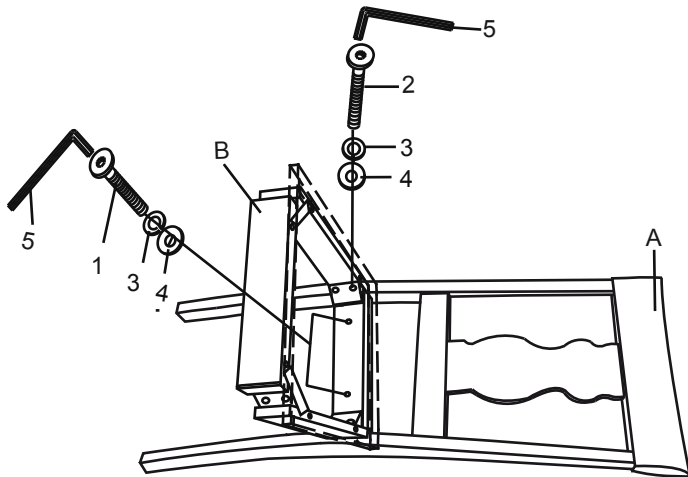

Assembly Instruction

66270 / 67270

SLATBACK CHAIR WITH WOOD SEAT

NO	Parts List		Q'TY
A		Chair Back	1
B		Seat	1
C		Front Leg	2

NO	Hardware List		Q'TY
1		JCBC Bolt (Short)	2
2		JCBC Bolt (Long)	8
3		Lock Washer	10
4		Flat Washer	10
5		Allen Key	1

STEP 1

STEP 2

STEP 3